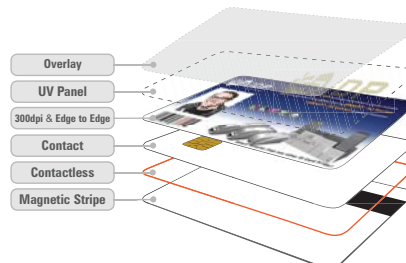

Provides a cost effective solution!